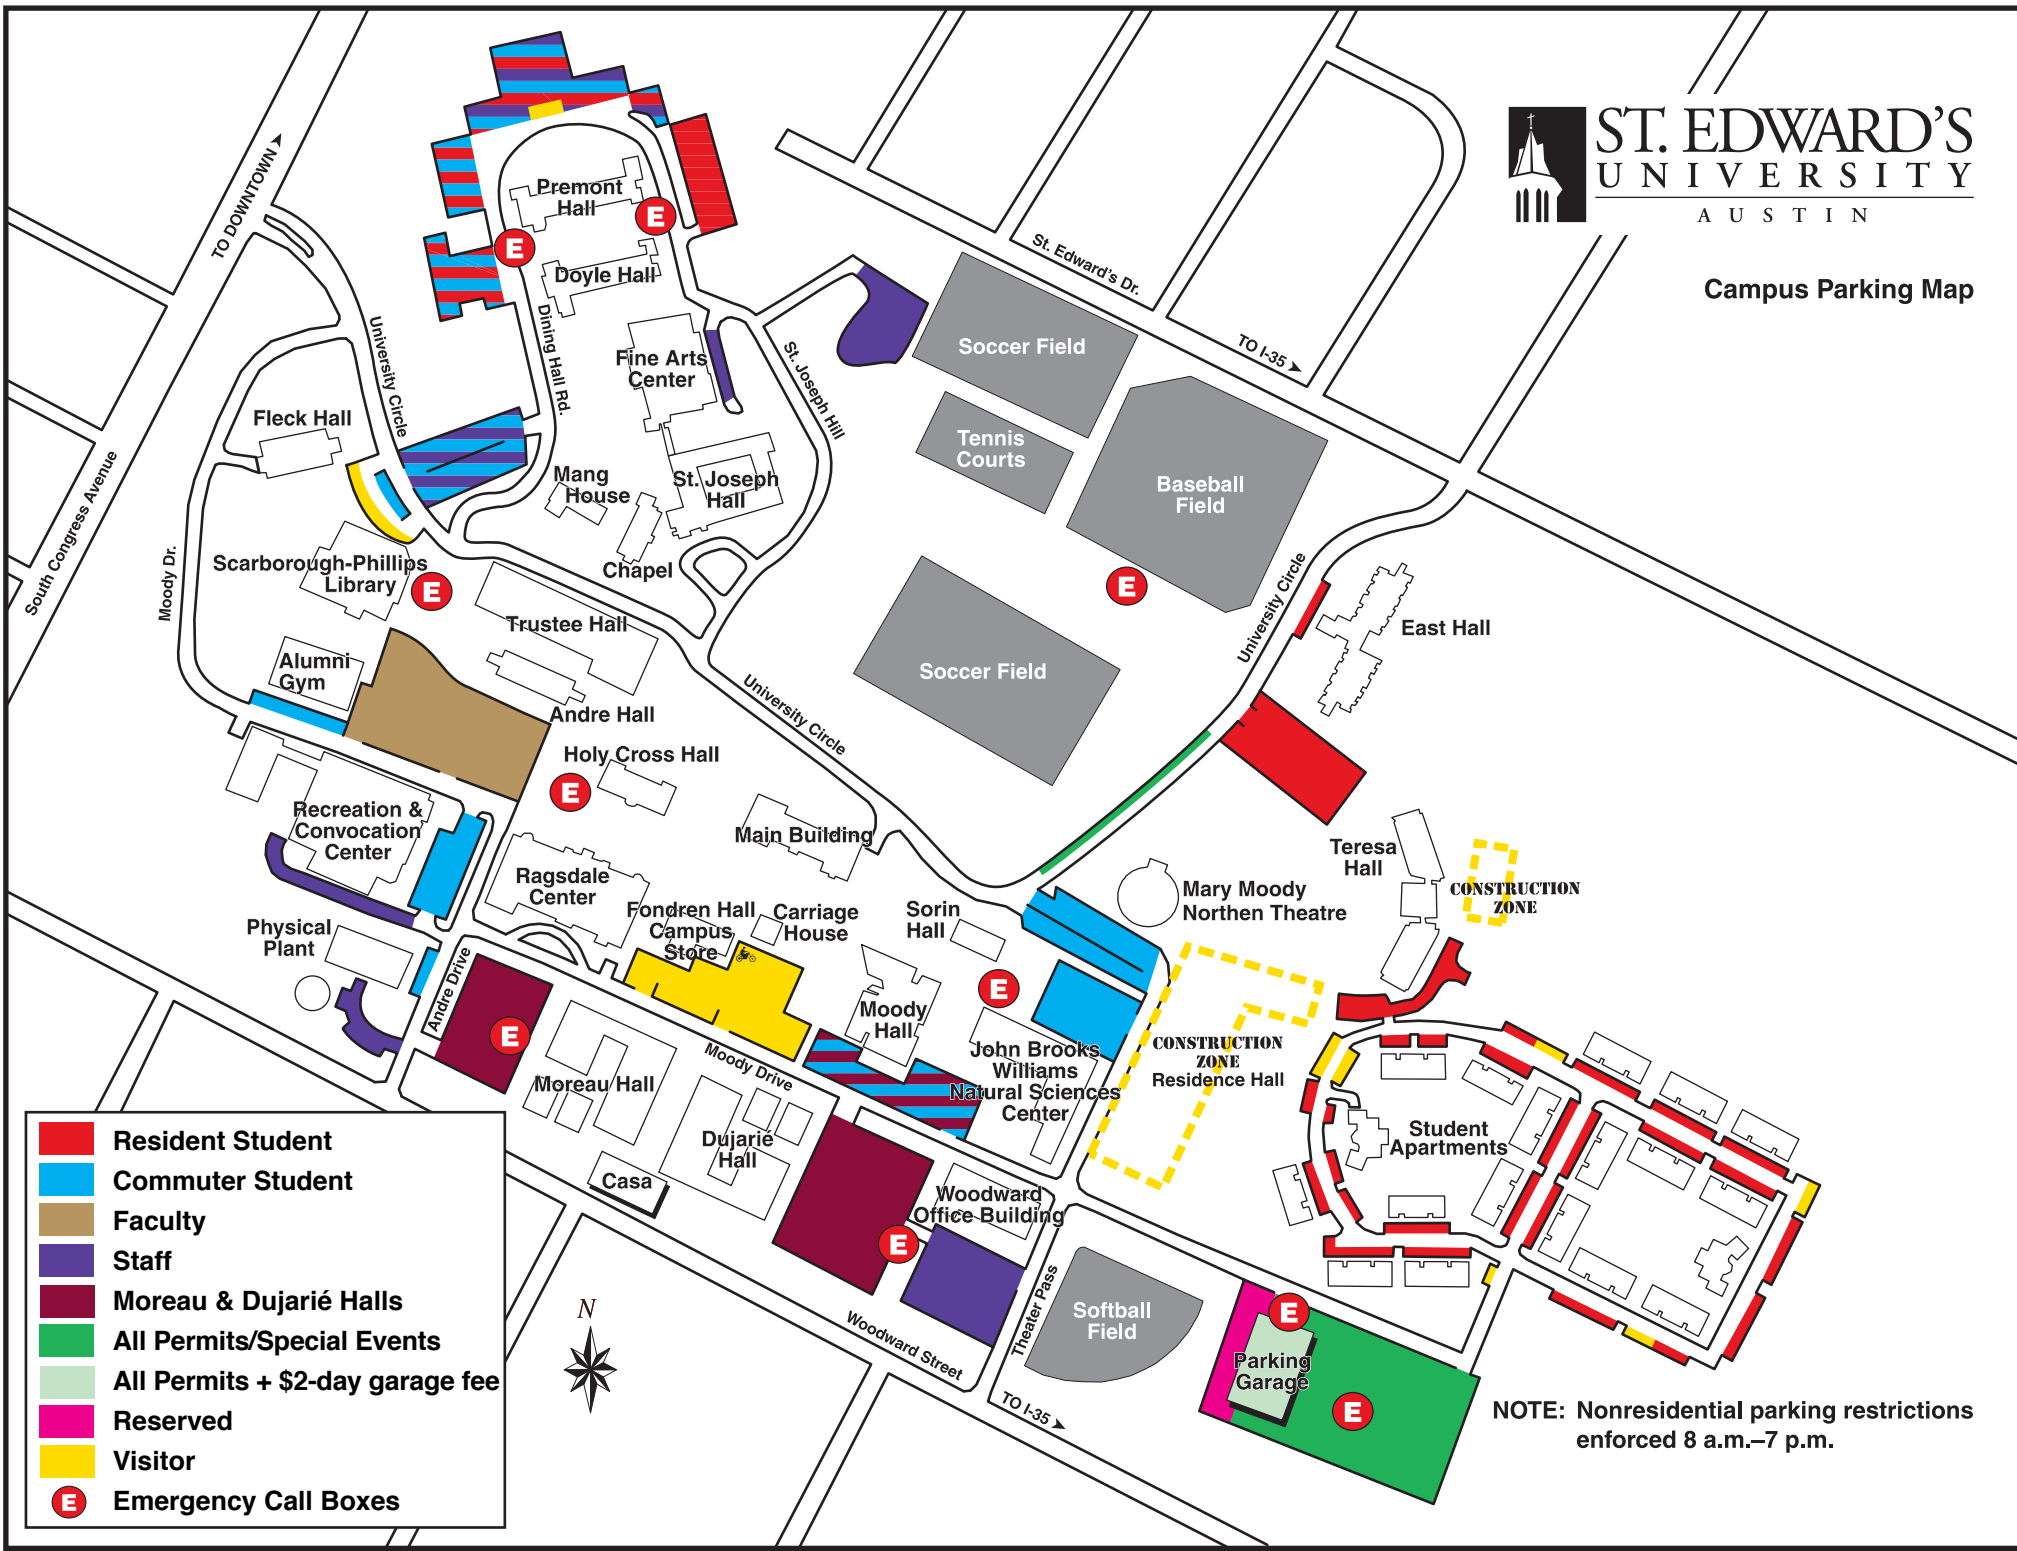

Campus Parking Map

- Resident Student
- Commuter Student
- Faculty
- Staff
- Moreau & Dujarié Halls
- All Permits/Special Events
- All Permits + \$2-day garage fee
- Reserved
- Visitor
- E Emergency Call Boxes

NOTE: Nonresidential parking restrictions enforced 8 a.m.–7 p.m.