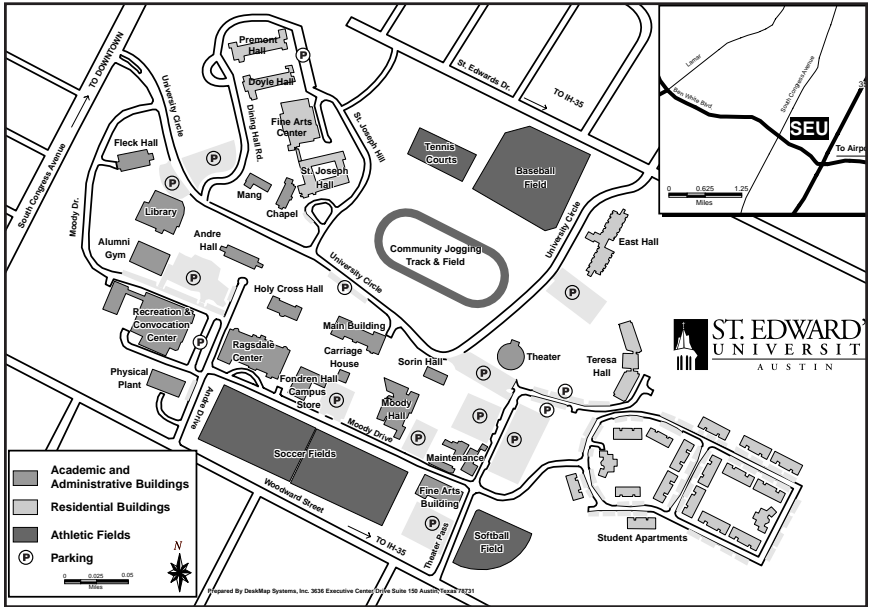

SEU Apartments Map