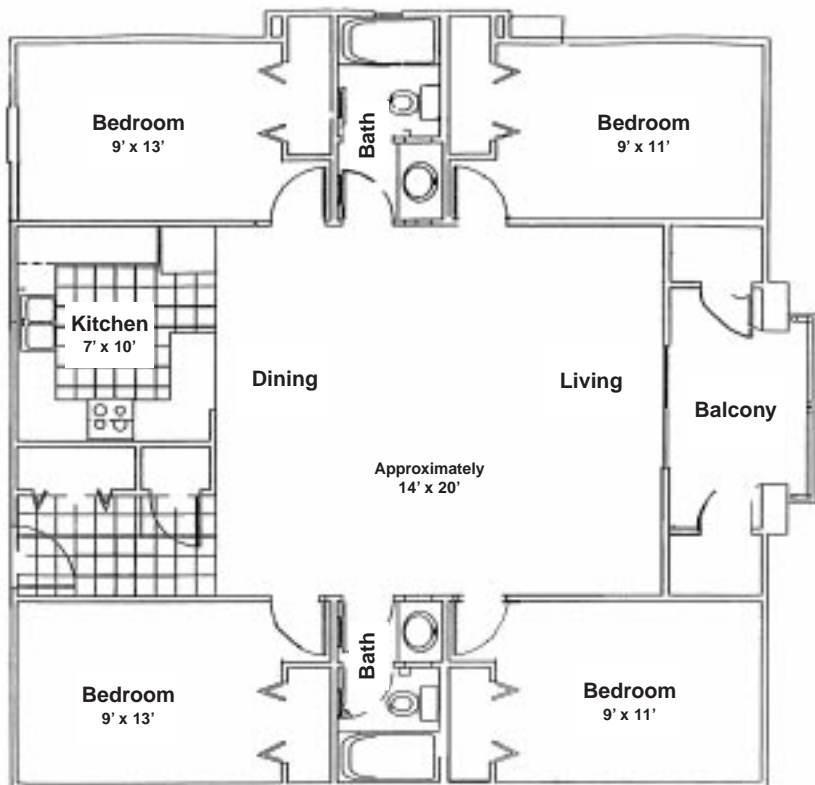

Style	Sq. Ft.	Apartment
F	740'	2 bedroom/1 bath

For rates, please call the Residence Life office or check our website.

Hilltopper Heights:

All apartments are priced per student, per semester. The semester rates include the cost of water, gas, garbage pick-up, basic cable and local phone service. Residents are responsible for paying for electricity.

Style	Sq. Ft.	Apartment
G	758'	2 bedroom/1 bath

For rates, please call the Residence Life office or check our website.

Hilltopper Heights:

All apartments are priced per student, per semester. The semester rates include the cost of water, gas, garbage pick-up, basic cable and local phone service. Residents are responsible for paying for electricity.