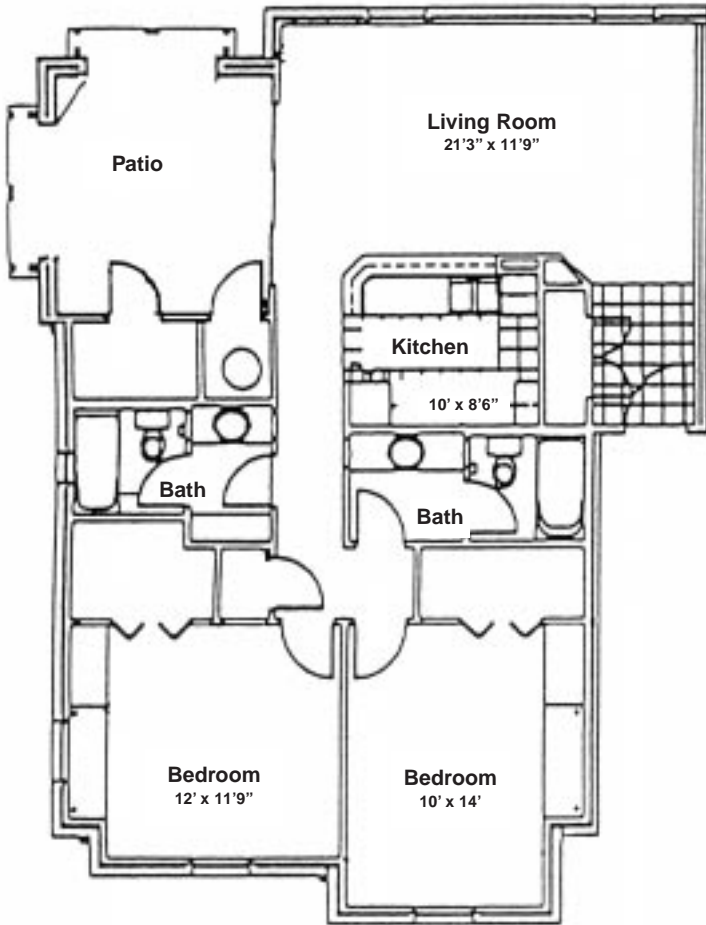

Style	Sq. Ft.	Apartment
A	1011'	2 bedroom/2bath

For rates, please call the Residence Life office or check our website.

Maryhill:

All apartments are priced per student, per semester. The semester rates include the cost of water, gas, garbage pick-up, basic cable and local phone service. Residents are responsible for paying for electricity.

Style	Sq. Ft.	Apartment
B	769'	2 bedroom/1 bath
C	812'	2 bedroom/1 bath
D	743'	2 bedroom/1 bath

For rates, please call the Residence Life office or check our website.

Hilltopper Heights:

All apartments are priced per student, per semester. The semester rates include the cost of water, gas, garbage pick-up, basic cable and local phone service. Residents are responsible for paying for electricity.