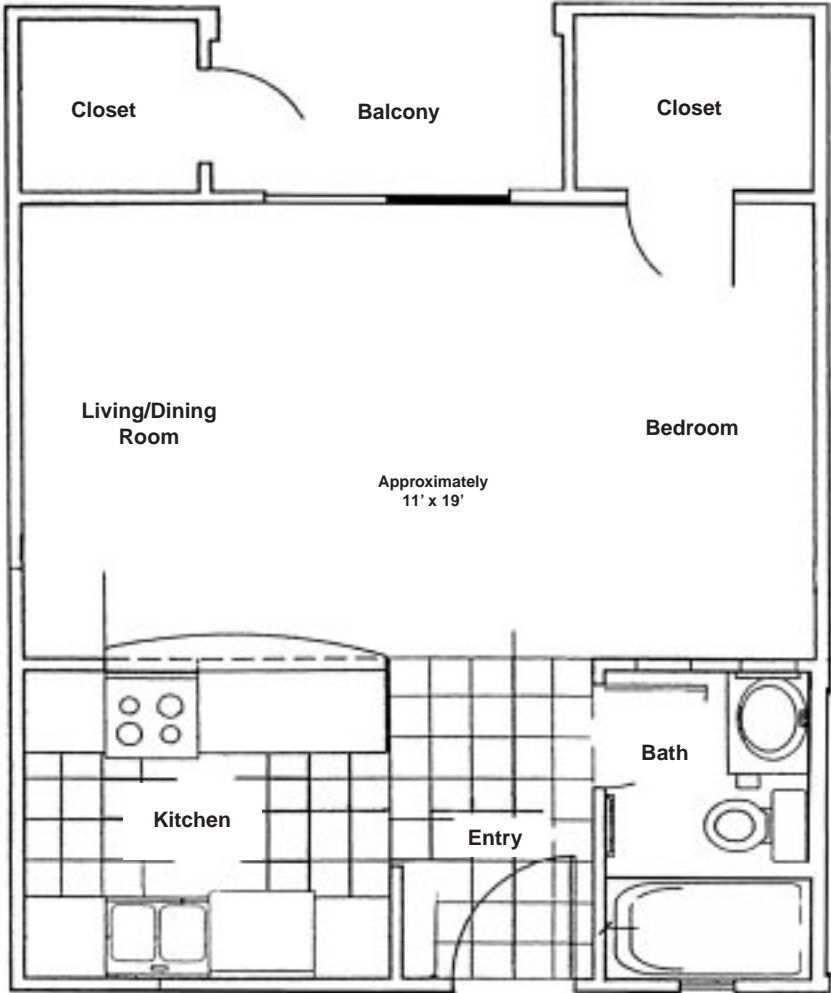

Style	Sq. Ft.	Apartment
A	1011'	2 bedroom/2bath

For rates, please call the Residence Life office or check our website.

Maryhill:

All apartments are priced per student, per semester. The semester rates include the cost of water, gas, garbage pick-up, basic cable and local phone service. Residents are responsible for paying for electricity.

Style	Sq. Ft.	Apartment
B	769'	2 bedroom/1 bath
C	812'	2 bedroom/1 bath
D	743'	2 bedroom/1 bath

For rates, please call the Residence Life office or check our website.

Hilltopper Heights:

All apartments are priced per student, per semester. The semester rates include the cost of water, gas, garbage pick-up, basic cable and local phone service. Residents are responsible for paying for electricity.