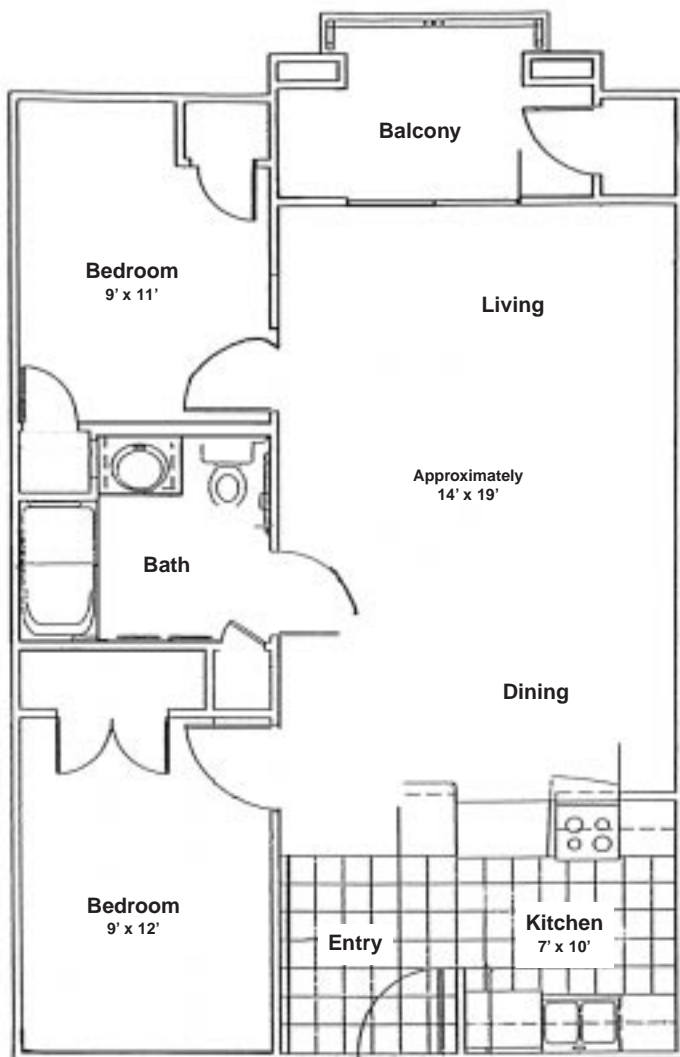

Hilltopper Heights:

All apartments are priced per student, per semester. The semester rates include the cost of water, gas, garbage pick-up, basic cable and local phone service. Residents are responsible for paying for electricity.

Style	Sq. Ft.	Apartment
F	740'	2 bedroom/1 bath

For rates, please call the Residence Life office or check our website.