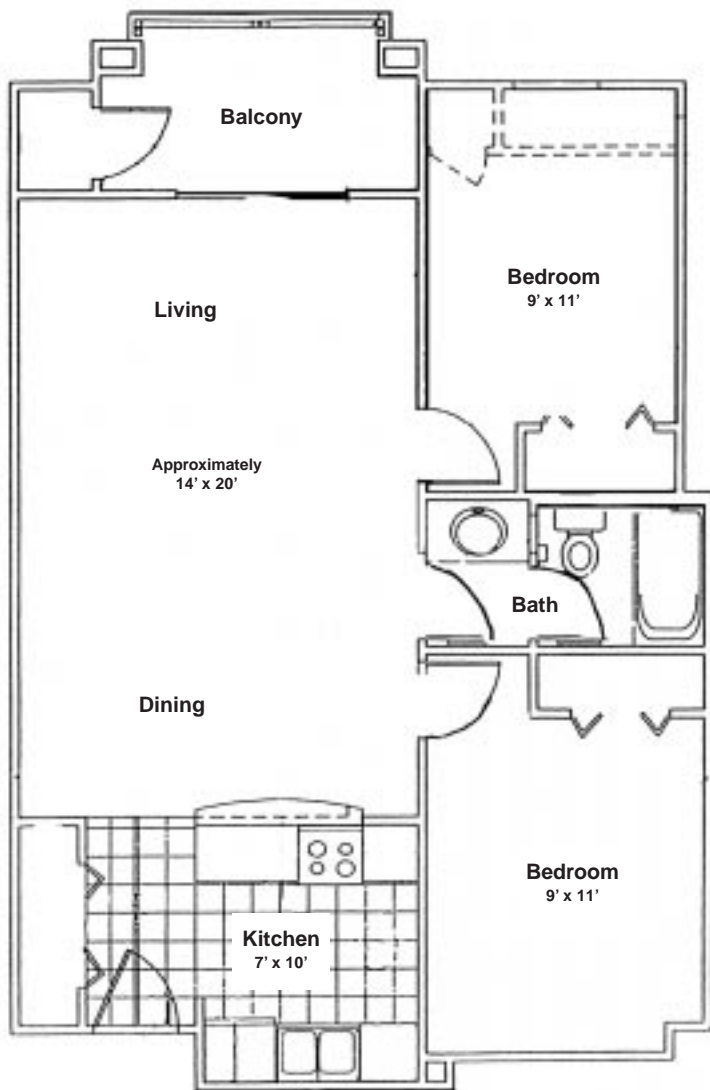

Hilltopper Heights:

All apartments are priced per student, per semester. The semester rates include the cost of water, gas, garbage pick-up, basic cable and local phone service. Residents are responsible for paying for electricity.

Style	Sq. Ft.	Apartment
G	758'	2 bedroom/1 bath

For rates, please call the Residence Life office or check our website.